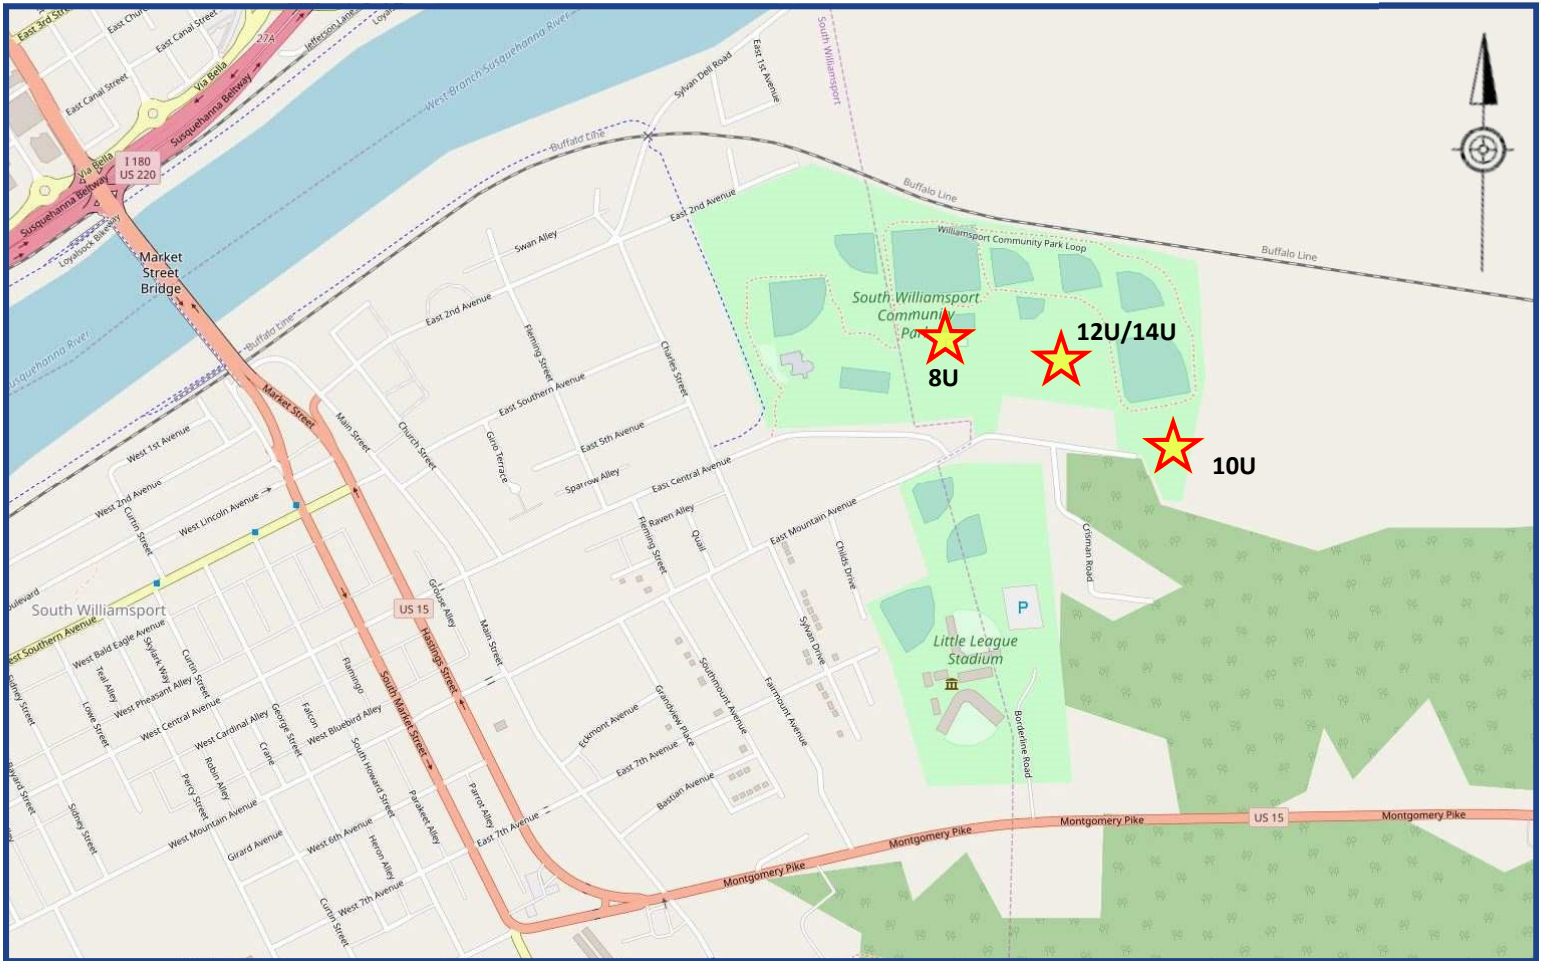

SOUTH WILLIAMSPORT AYSO FIELDS

GPS: LAT 41°14'04.4" LON 76°58'38.2"

Directions

- Interstate 180 to Route 15 South (Continue 0.6 miles over Market Street Bridge)
- Turn Left on East Central Avenue (2nd traffic signal) (Continue 0.7 miles)
- Turn Left on East Mountain Road

8U Field is at Gate #1 next to playground

10U Field is at Gate #2

12U/14U Field is at Gate #1